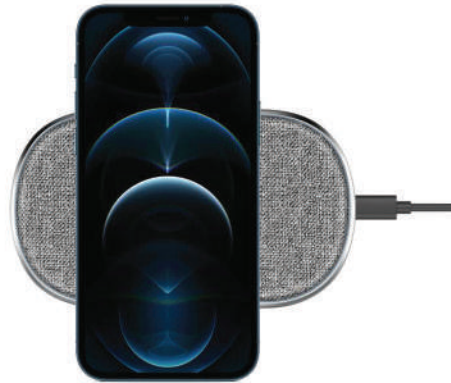

WIRELESS CHARGER

Power Up Wireless Charger
15W MRP: 3490/-
PUP-WLCF

TYPE-C HUB