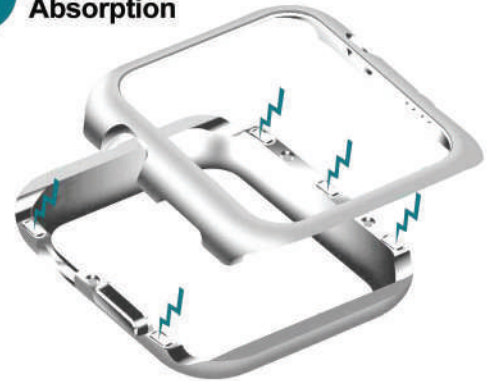

# Gripp Apple Watch Bumper

**Gripp DEFENCE Apple Watch**  
Soft Bumper with screen protector  
MRP: 1190/-

**45 MM**

- GR-45WB-DEFBLK
- GR-45WB-DEFBLU
- GR-45WB-DEFRED
- GR-45WB-DEFGRN

**41 MM**

- GR-41WB-DEFBLK
- GR-41WB-DEFBLU
- GR-41WB-DEFRED
- GR-41WB-DEFGRN

**Gripp PROTEC Apple Watch**  
Magnetic Bumper (44mm)  
MRP: 1690/-

GR-44WMB-BLK | GR-44WMB-SIL

**Strong Magnetic Absorption**

**Gripp DEFENCE 49mm WATCH BUMPER**

MRP: 1490/-

- GR-49WB-DEFBLK | GR-49WB-DEFGRY
- GR-49WB-DEFTPT