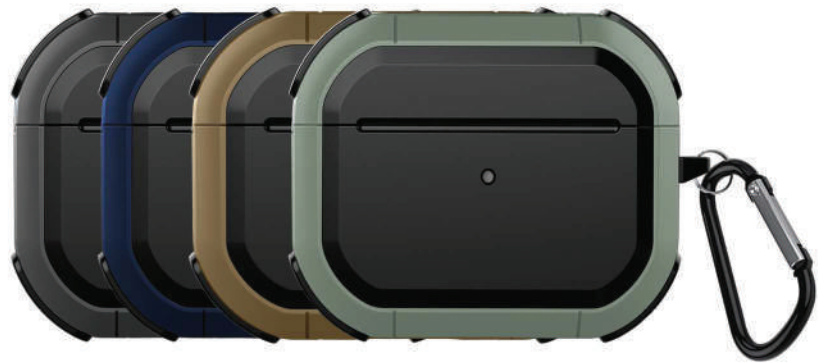

Gripp ARMOR AirPods (3rd generation)
Protective Rugged Case
MRP: 1690/-
GR-ARPOD3-ARMBLK | GR-ARPOD3-ARMBLU
GR-ARPOD3-ARMBRN | GR-ARPOD3-ARMGRN