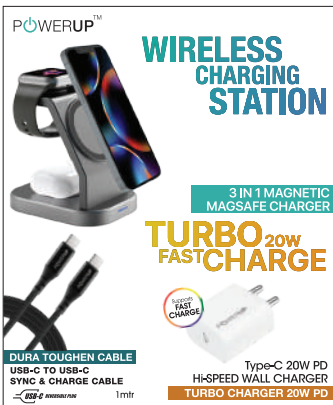

COMBO SET

Powerup 3in1 magnetic wireless charger +
type-C 20w charger + USB C to C cable
PUP-CS-3N120WCTC
MRP: 5990/-