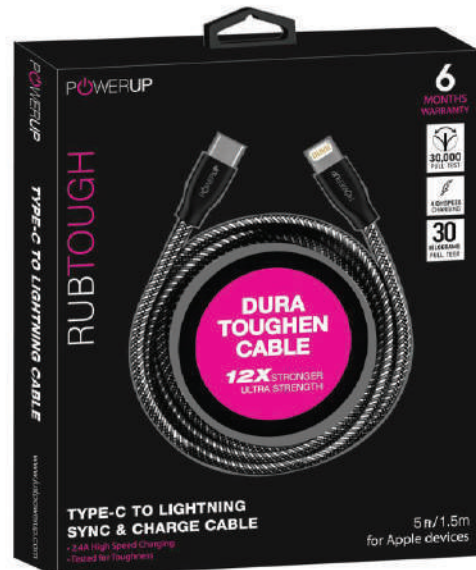

Powerup 1.5M Type-C to Lightning Cable
MRP: 1690/- PUP-TCTL-15BK