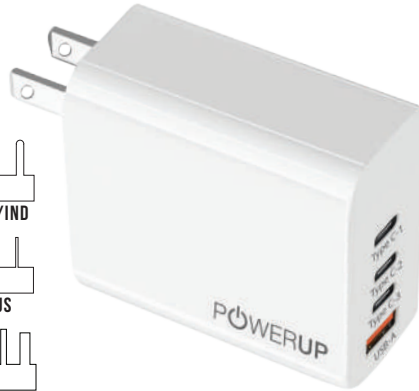

Powerup 120w Wall Charger
MRP: 8990/-
PUP-GWC4P-WHT