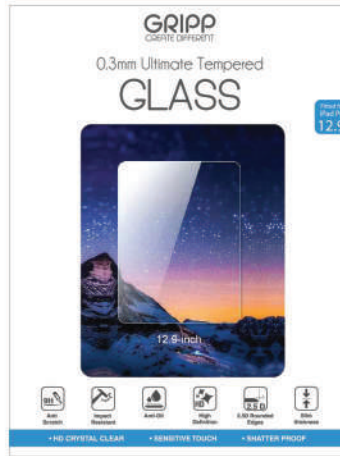

# GRIPP TEMPERED GLASS

iPad Pro - 11"

Gripp Tempered Glass  
0.3MM - GR-IP20-TCC

iPad Pro - 12.9"

Gripp Tempered Glass  
0.3MM - GR-129IPA(NEW)-TCC

10.9" (10th Generation)  
MRP: 2290/- (Clear) -  
GR-IP109-G10TCC