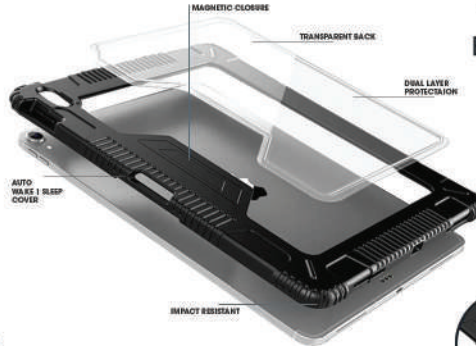

IPAD CASES

ARMOR

IMPACT PROTECTION

Exceeds military standards for drop and shock

Military-Grade
MIL STD 810G-516.6