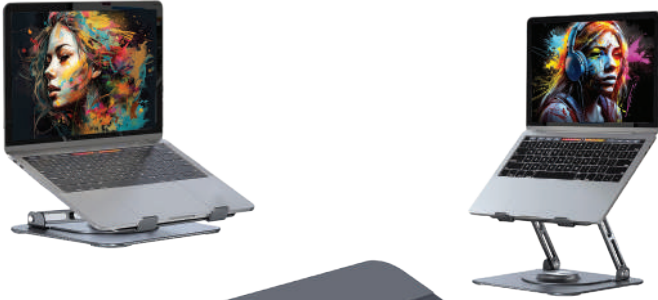

Gripp Macbook Accessories

Gripp Riser Stand

GR-LSRIS-GRY
MRP: 4990/-