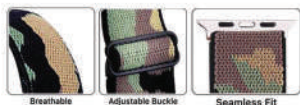

Gripp Nylon Braided Apple Watch Strap

MRP: 1990/-

GR-44NBRWSL-BLK | GR-44NBRWSL-BLU