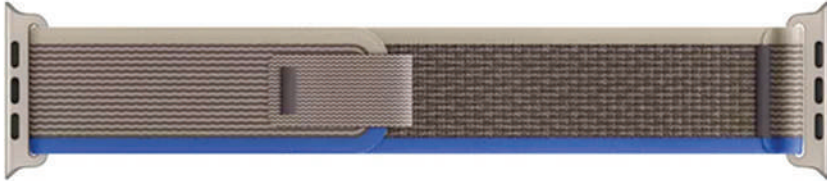

AVAILABLE IN
45mm | 49mm

Gripp GLEN WATCH STRAP

MRP: 2290/-

GR-GLN49-BLK | GR-GLN49-WHT

GR-GLN49-ORG | GR-GLN49-GRN