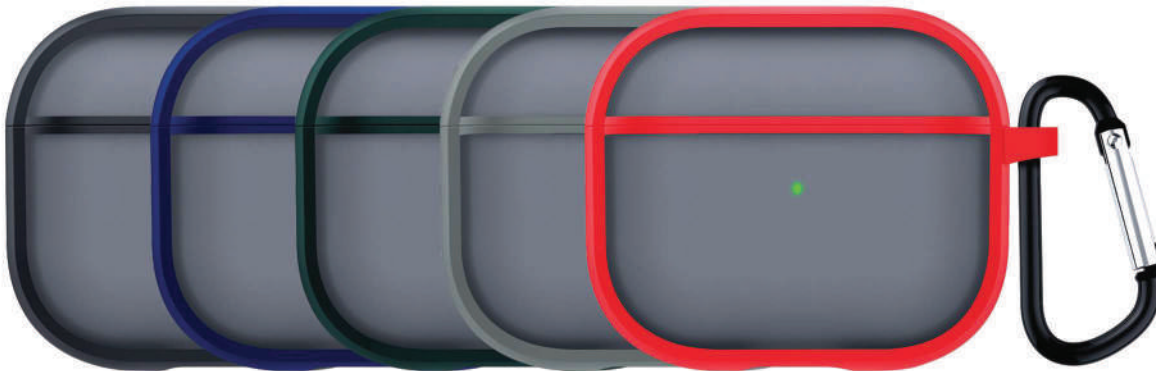

Gripp BOLT AirPods (3rd generation)
Protective Matte Case
MRP: 1690/-
GR-ARPOD3-BLTBLK | GR-ARPOD3-BLTBLU | GR-ARPOD3-BLTGRN
GR-ARPOD3-BLTGRY | GR-ARPOD3-BLTRED